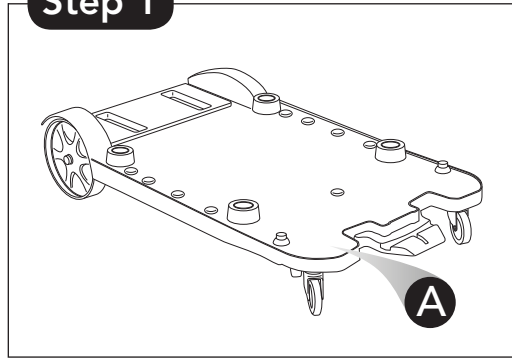

#8989 Janitor Auto Cart - 3 Shelf Model

3S Instructions

Parts List

- A** Cart Base Shelf (1)
- B** Cart Middle Shelf (2)
- C** Cart Top Shelf (1)
- D** Aluminum Tube 12.5" (10)
- E** Aluminum Tube 10.5" (2)
- F** Yellow Vinyl Bag

Tools Needed

Rubber Mallet (included)

Accessories Included

One Yellow Janitor Caddy
Two Yellow 6-Quart Pails

7171 Telegraph Road
Montebello, CA 90640 | USA

w. delamo-mfg.com
e. delamo@delamo-mfg.com
t. 888/711.8011
t. 323/936.3566
f. 323/936.3567

Step 1

Step 2

Step 3

Step 4

Step 5

Step 6

Step 7

Step 8