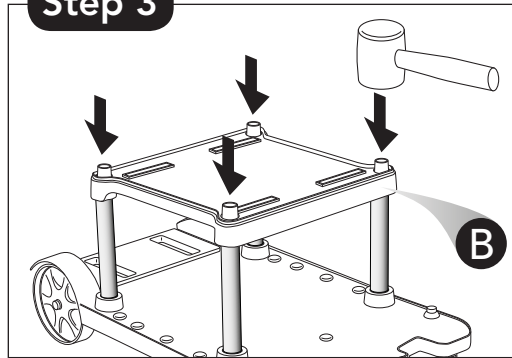

#8989 Janitor Auto Cart - 3 Shelf Model

3S Instructions

Parts List

- A** Cart Base Shelf (1)
- B** Cart Middle Shelf (2)
- C** Cart Top Shelf (1)
- D** Aluminum Tube 12.5" (10)
- E** Aluminum Tube 10.5" (2)
- F** Yellow Vinyl Bag

Tools Needed

Rubber Mallet (included)

Accessories Included

One Yellow Janitor Caddy
Two Yellow 6-Quart Pails

7171 Telegraph Road
Montebello, CA 90640 | USA

w. delamo-mfg.com
e. delamo@delamo-mfg.com
t. 888/711.8011
t. 323/936.3566
f. 323/936.3567

Step 1

Step 2

Step 3

Step 4

Step 5

Step 6

Step 7

Step 8