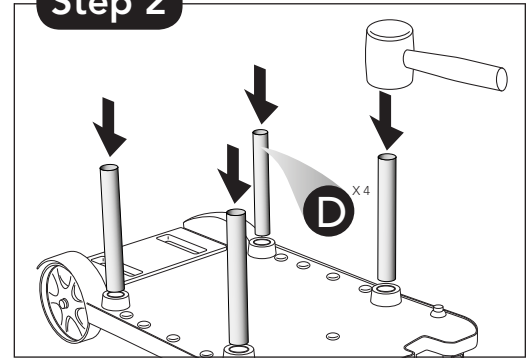

#8989 Janitor Auto Cart - 3 Shelf Model

3S Instructions

Parts List

- **A** Cart Base Shelf (1)
- **B** Cart Middle Shelf (2)
- **C** Cart Top Shelf (1)
- **D** Aluminum Tube 12.5" (10)
- **E** Aluminum Tube 10.5" (2)
- **F** Yellow Vinyl Bag

Tools Needed

Rubber Mallet (included)

Accessories Included

One Yellow Janitor Caddy
Two Yellow 6-Quart Pails

7171 Telegraph Road
Montebello, CA 90640 | USA

w. delamo-mfg.com
e. delamo@delamo-mfg.com
t. 888/711.8011
t. 323/936.3566
f. 323/936.3567

Step 1

Step 2

Step 3

Step 4

Step 5

Step 6

Step 7

Step 8