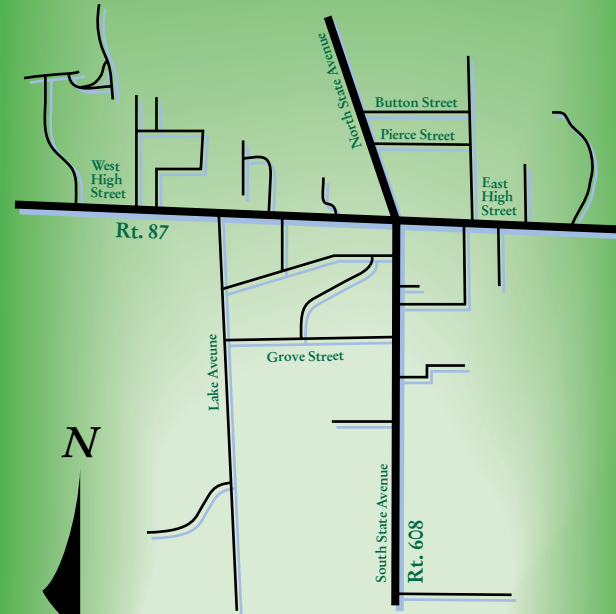

About our community...

Middlefield, Ohio is located in Geauga County and was settled in 1799. It is located 35 miles east of Cleveland and encompasses more than 1,700 acres. Although the population of our community is less than 2,500, more than 15,000 people enter our community daily to work, shop, visit and do business. Agriculture is still a primary means to living here, found in horse breeding, dairy farming, and crop production such as corn, wheat and soybeans.

Middlefield realizes more than 80% of its income tax from industrial and commercial businesses, making this Geauga County's industrial capital. Residents are afforded a wide variety of services and low real estate taxes thanks to the contribution of industry here. Our area is progressive and infrastructure is constantly being upgraded to meet ever-increasing needs of power, water, sewer, roadways and other necessities. Local schools have enjoyed progressive input from local industry, reinforcing the value placed on education within the community.

Tourists will find visits enjoyable in Middlefield with plenty to see and do. Quaint Amish traditions can be explored by visiting the many Amish owned businesses, shops and homes here. We boast on the largest Amish communities in the nation. We have a fine system of State and local parks, nationally known theme parks are nearby and historical sites abound.

Village of Middlefield