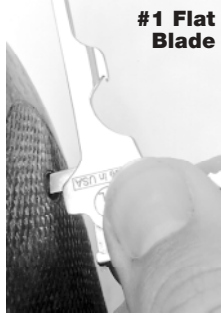

# SWISSTECH™ Utili-Key UST

Ultralight Survival Tool

**Opening Utili-Key**

**#1 Flat Blade**

**Caution:** Utili-Key features a razor sharp knife blade designed for all types of cutting jobs. **Not for sale to Minors.** Care should be taken to ensure that the cutting edge is always positioned away from the user. Micro eyeglass screwdriver is designed for eyeglass screws only and should not be used for any other application. Attempting to turn larger screws will cause breakage to eyeglass screwdriver.