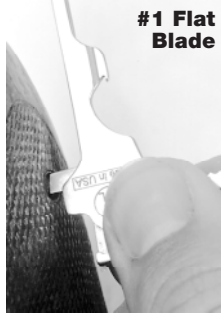

SWISSTECH™ Utili-Key UST

Ultralight Survival Tool

Opening Utili-Key

#1 Flat Blade

Caution: Utili-Key features a razor sharp knife blade designed for all types of cutting jobs. **Not for sale to Minors.** Care should be taken to ensure that the cutting edge is always positioned away from the user. Micro eyeglass screwdriver is designed for eyeglass screws only and should not be used for any other application. Attempting to turn larger screws will cause breakage to eyeglass screwdriver.

Micro Phillips Driver

Micro Eyeglass Driver

Warranty:

Lifetime Replacement Warranty with 5-Day Guaranteed Turnaround

Your Swiss-Tech tool is warranted against any defects in materials or workmanship for the life of the user. Swiss-Tech uses the finest in scientific surface coatings. Such coatings, however, are subject to normal wear and are not part of the lifetime replacement warranty. Simply return it postpaid and insured to our factory. Your replacement tool will arrive within five working days of our receipt of your warranted tool anywhere in the USA — guaranteed.

Straight Edge & Serrated Knife Blade

Bottle Opener

Maintenance:

Utili-Key's beveled knife edge is designed to protect the user from the sharp edge while in closed position. **Do not grind blade.** Sharpen lightly on flat side of blade to maintain optimum cutting edge. A light coat of lubricating oil is recommended for storage.